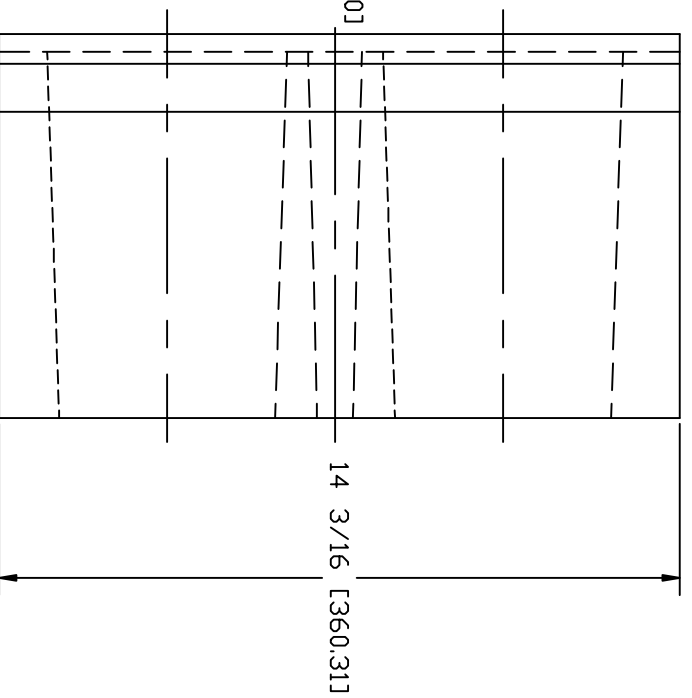

MONDDO POLYMER TECHNOLOGIES

RECYCLED POLYMER OFFSET BLOCK

STEEL POST MODEL GB14S

P.O. BOX 250 REND, OH 45773

DOCUMENT # 600.001

tolerance on bolt holes  
+/-1/8"  
all others +/-1/4"