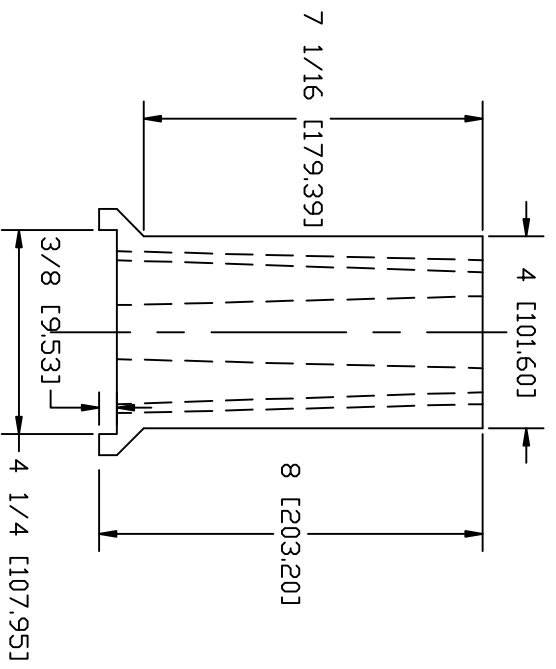

MONDDO POLYMER TECHNOLOGIES

RECYCLED POLYMER OFFSET BLOCK

STEEL POST MODEL GB14S

P.O. BOX 250 REND, OH 45773

DOCUMENT # 600.001

tolerance on bolt holes  
+/-1/8"  
all others +/-1/4"