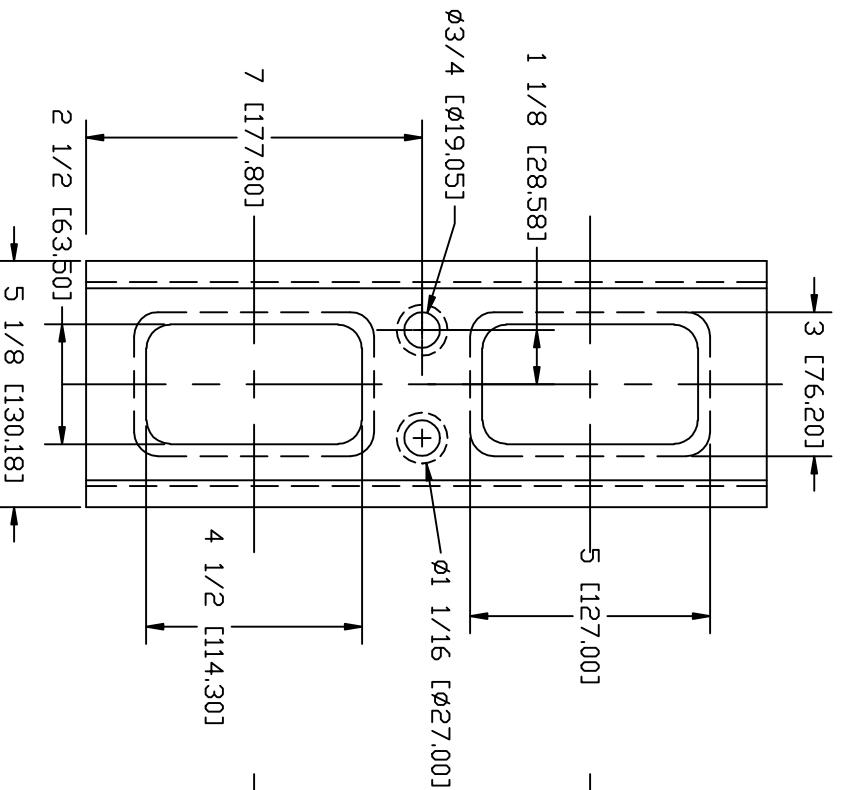

MONDDO POLYMER TECHNOLOGIES

RECYCLED POLYMER OFFSET BLOCK

STEEL POST MODEL GB14S

P.O. BOX 250 REND, OH 45773

DOCUMENT # 600.001

tolerance on bolt holes  
+/-1/8"  
all others +/-1/4"