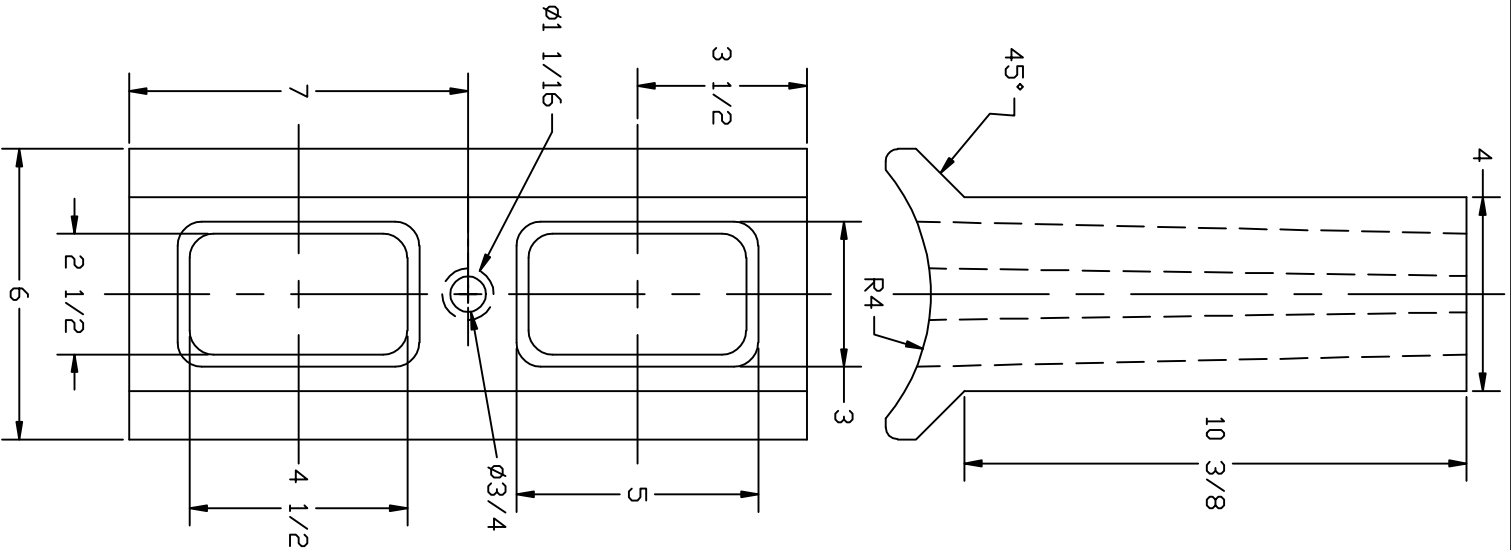

MONDD POLYMER TECHNOLOGIES
 RECYCLED POLYMER OFFSET BLOCK
 WOOD POST MODEL--MGS14R
 P.O. BOX 250 RENO, OH 45773

tolerance on bolt holes
 +/-1/8"
 all others +/-1/4"