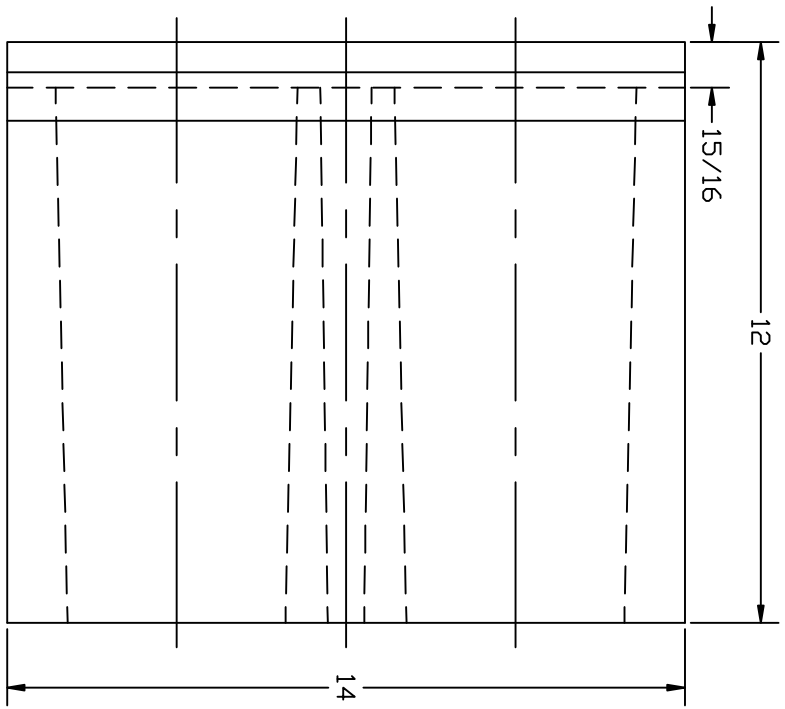

MONDD POLYMER TECHNOLOGIES
 RECYCLED POLYMER OFFSET BLOCK
 WOOD POST MODEL--MGS14R
 P.O. BOX 250 RENO, OH 45773

tolerance on bolt holes
 +/-1/8"
 all others +/-1/4"