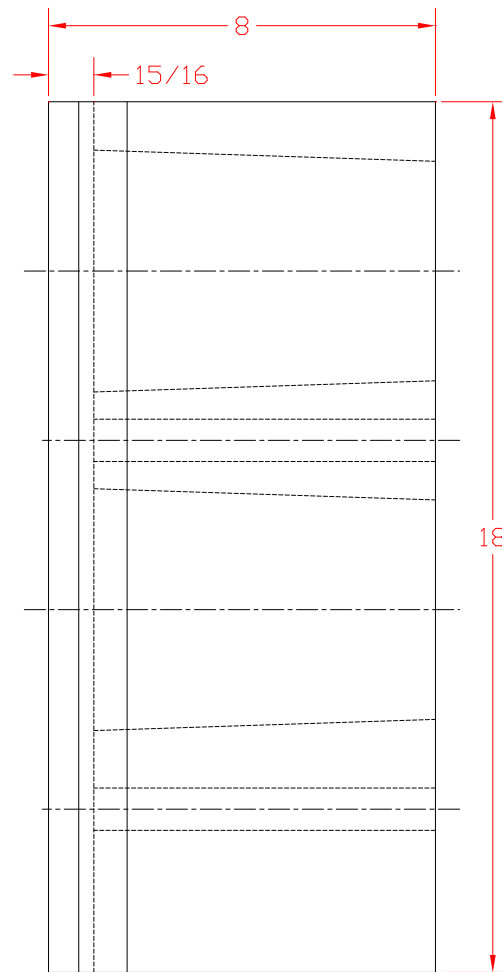

MONDO POLYMER TECHNOLOGIES

RECYCLED POLYMER OFFSET BLOCK

WOOD POST MODEL #TB18R

P.O. BOX 250 RENO, OH 45773

DOCUMENT # 600.034

All tolerances +/- 1/4"
unless otherwise noted