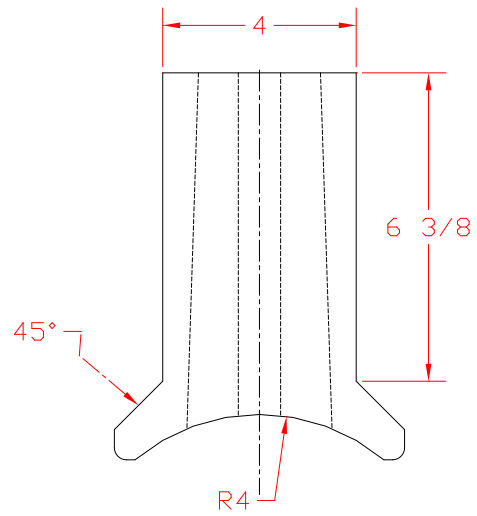

MONDO POLYMER TECHNOLOGIES

RECYCLED POLYMER OFFSET BLOCK

WOOD POST MODEL #TB18R

P.O. BOX 250 RENO, OH 45773

DOCUMENT # 600.034

All tolerances +/- 1/4"
unless otherwise noted