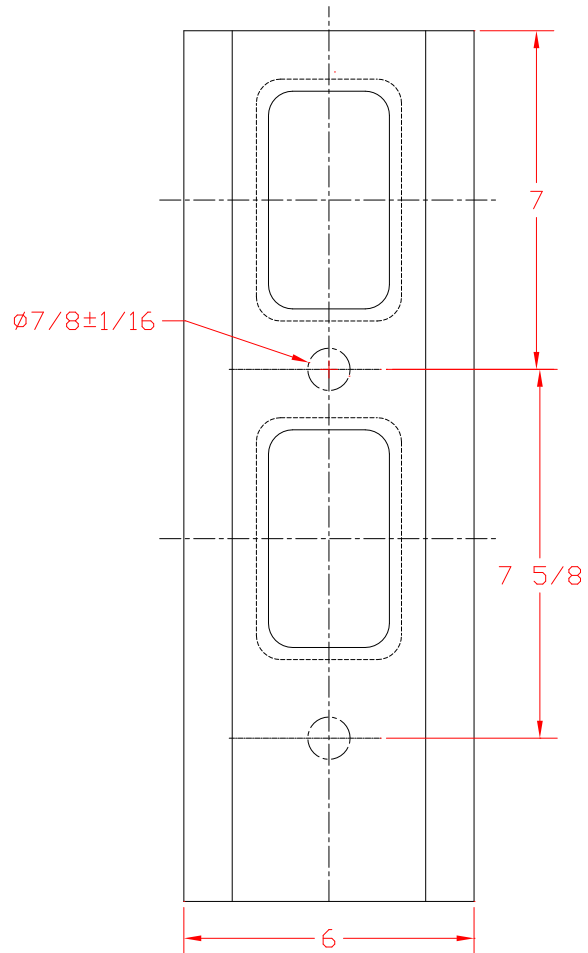

MONDO POLYMER TECHNOLOGIES

RECYCLED POLYMER OFFSET BLOCK

WOOD POST MODEL #TB18R

P.O. BOX 250 RENO, OH 45773

DOCUMENT # 600.034

All tolerances +/- 1/4"
unless otherwise noted