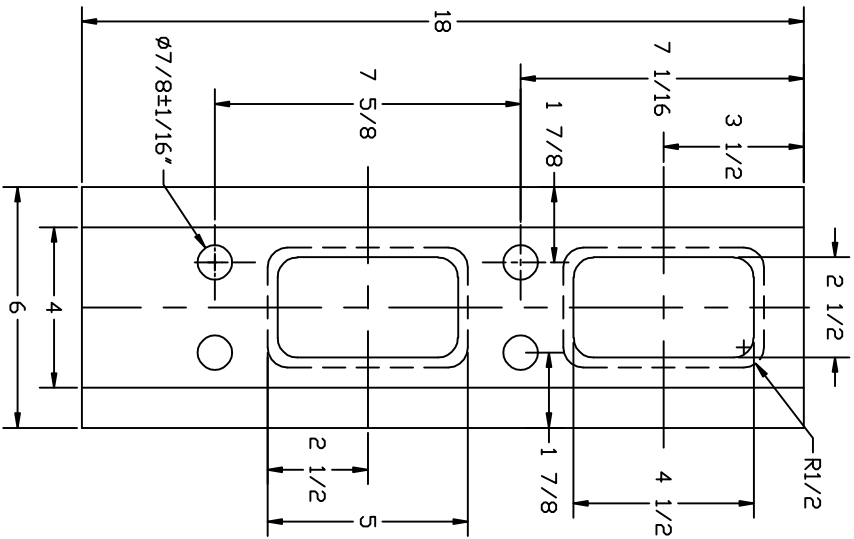

MONDD POLYMER TECHNOLOGIES

RECYCLED POLYMER OFFSET BLDCK

18" STEEL POST THRI MODEL #TB18S

P.O. BOX 250 REND, OH 45773

DOCUMENT # 600.032

All tolerances +/- 1/4" unless otherwise noted