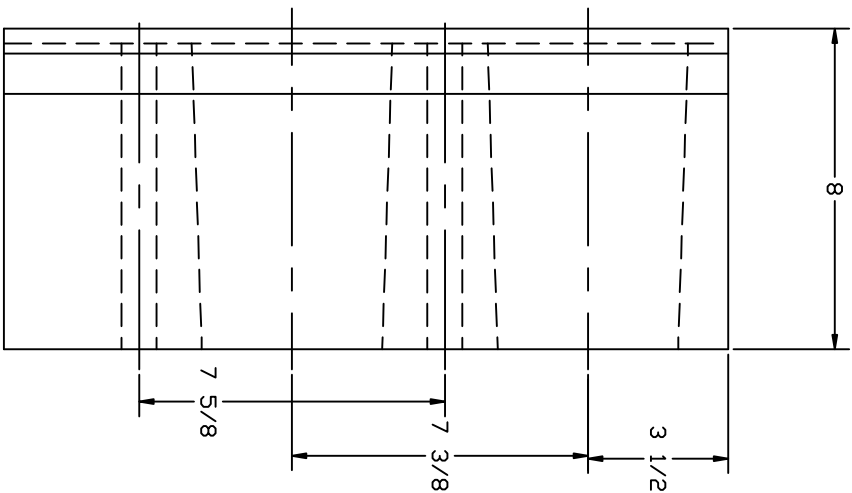

MONDD POLYMER TECHNOLOGIES

RECYCLED POLYMER OFFSET BLDCK

18" STEEL POST THRI MODEL #TB18S

P.O. BOX 250 REND, OH 45773

DOCUMENT # 600.032

All tolerances +/- 1/4" unless otherwise noted