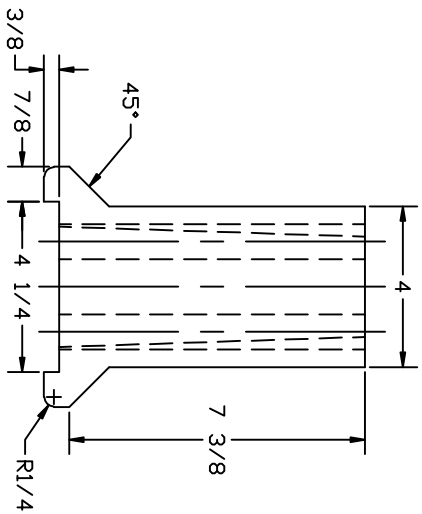

MONDD POLYMER TECHNOLOGIES

RECYCLED POLYMER OFFSET BLDCK

18" STEEL POST THRI MODEL #TB18S

P.O. BOX 250 REND, OH 45773

DOCUMENT # 600.032

All tolerances +/- 1/4" unless otherwise noted